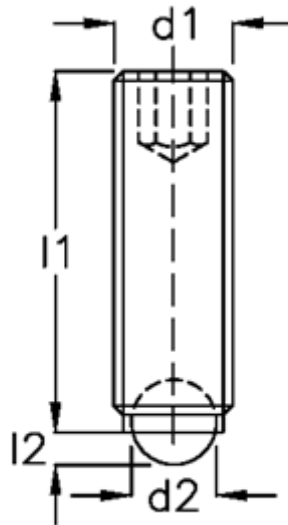

Article number: 20902621

Description: E+G Ball point screw
GN 605-M6-25-A

Measures

d1	= M6
d2	= 4.0
Internal hexagon	= 3.0
l1	= 25
l2	= 1.4